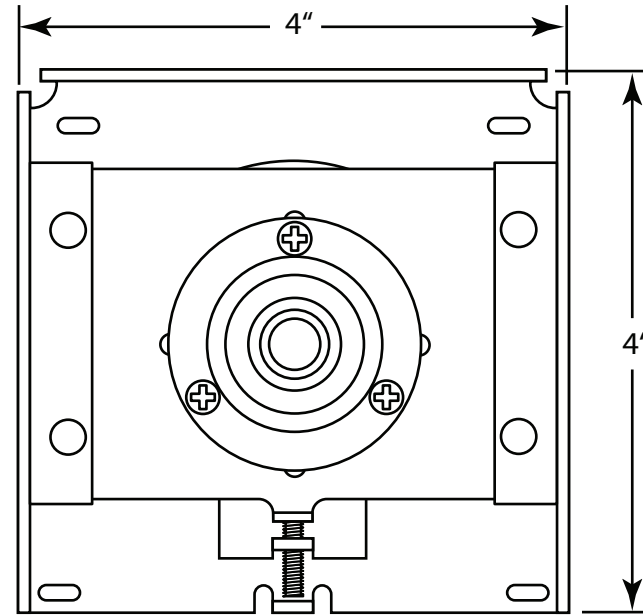

ADJUSTABLE
MOTOR END

ADJUSTABLE
IDLE END

4" FASCIA

END CAP

CONFIDENTIAL

All materials disclosed in this document are proprietary to Diamond Drapery Co., Inc. The Holder agrees to maintain it in confidence and must not replicate or reveal this information in any manner.

Project:

Motorized Shade Components
Box Brackets, Fascia, and Endcap

Date:
29-JAN-09

Dimensions:
Inches/Feet

Scale:
DO NOT SCALE

By:
C. Johnson

7439 Lamson Avenue
Garden Grove, CA 92841
(714) 761-4543 OFFICE (714) 761-4623 FAX