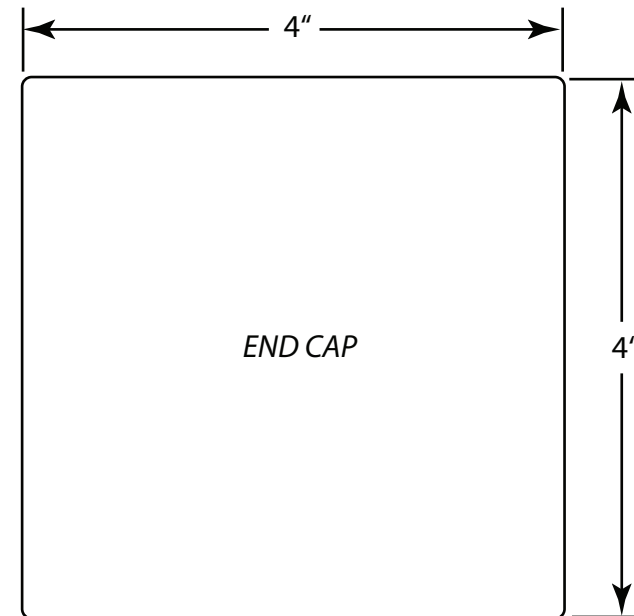

ADJUSTABLE
MOTOR END

ADJUSTABLE
IDLE END

4" FASCIA

END CAP

CONFIDENTIAL

All materials disclosed in this document are proprietary to Diamond Drapery Co., Inc. The Holder agrees to maintain it in confidence and must not replicate or reveal this information in any manner.

Project:

Motorized Shade Components
Box Brackets, Fascia, and Endcap

Date:
29-JAN-09

Dimensions:
Inches/Feet

Scale:
DO NOT SCALE

By:
C. Johnson

7439 Lamson Avenue
Garden Grove, CA 92841
(714) 761-4543 OFFICE (714) 761-4623 FAX