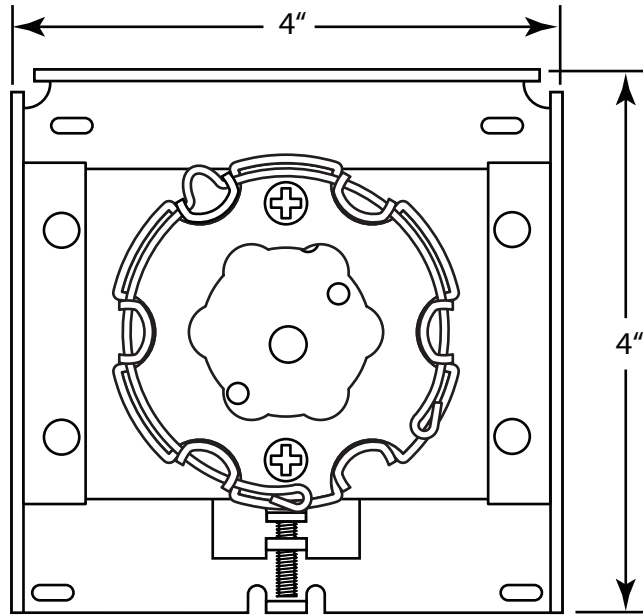

ADJUSTABLE
MOTOR END

ADJUSTABLE
IDLE END

4" FASCIA

END CAP

CONFIDENTIAL

All materials disclosed in this document are proprietary to Diamond Drapery Co., Inc. The Holder agrees to maintain it in confidence and must not replicate or reveal this information in any manner.

Project:

Motorized Shade Components
Box Brackets, Fascia, and Endcap

Date:
29-JAN-09

Dimensions:
Inches/Feet

Scale:
DO NOT SCALE

By:
C. Johnson

7439 Lamson Avenue
Garden Grove, CA 92841
(714) 761-4543 OFFICE (714) 761-4623 FAX