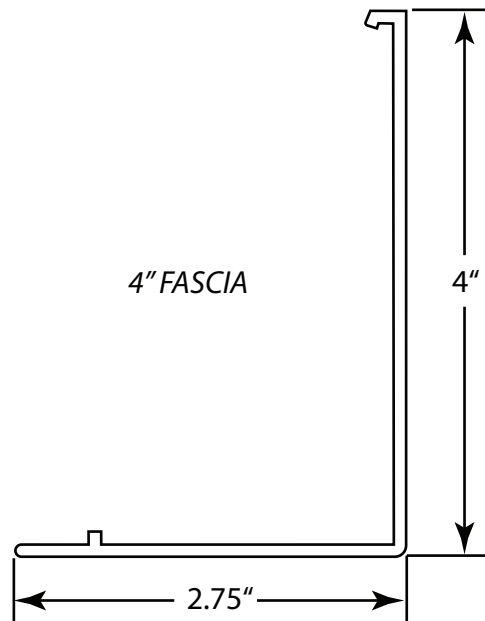

ADJUSTABLE
MOTOR END

ADJUSTABLE
IDLE END

4" FASCIA

END CAP

CONFIDENTIAL

All materials disclosed in this document are proprietary to Diamond Drapery Co., Inc. The Holder agrees to maintain it in confidence and must not replicate or reveal this information in any manner.

Project:

Motorized Shade Components
Box Brackets, Fascia, and Endcap

Date:
29-JAN-09

Dimensions:
Inches/Feet

Scale:
DO NOT SCALE

By:
C. Johnson

7439 Lamson Avenue
Garden Grove, CA 92841
(714) 761-4543 OFFICE (714) 761-4623 FAX