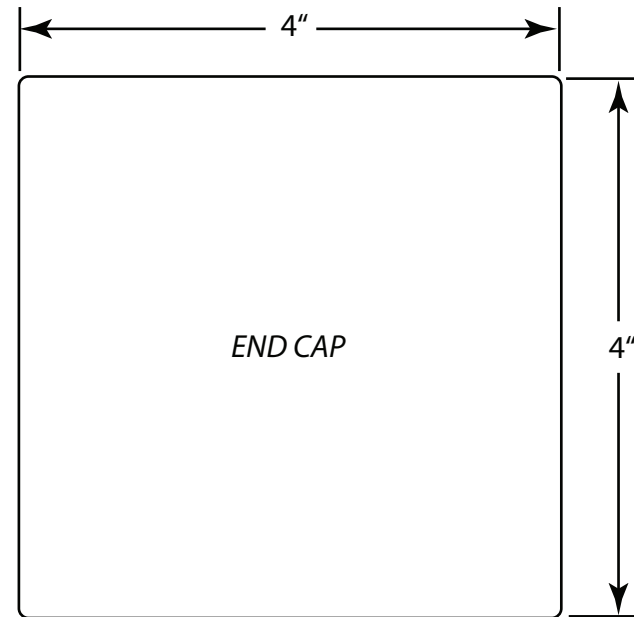

CLUTCH END

ADJUSTABLE  
IDLE END

4" FASCIA

END CAP

**CONFIDENTIAL**

All materials disclosed in this document are proprietary to Diamond Drapery Co., Inc. The Holder agrees to maintain it in confidence and must not replicate or reveal this information in any manner.

**Project:**

Manual Shade Components  
M24 Box Brackets, Fascia, and Endcap

**Date:**

29-JAN-09

**Dimensions:**

Inches/Feet

**Scale:**

DO NOT SCALE