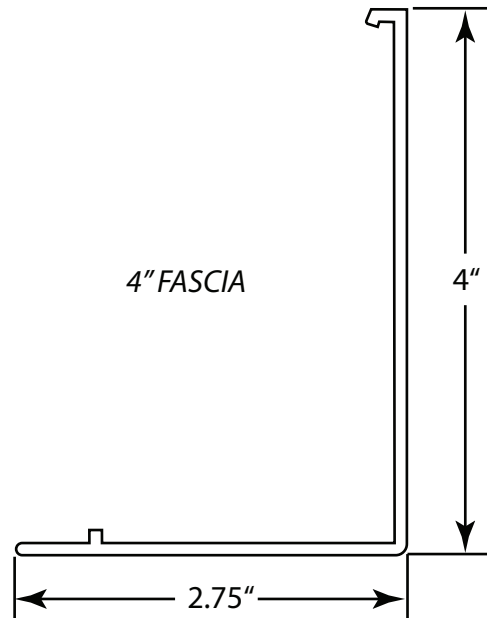

CLUTCH END

ADJUSTABLE  
IDLE END

4" FASCIA

END CAP

**CONFIDENTIAL**

All materials disclosed in this document are proprietary to Diamond Drapery Co., Inc. The Holder agrees to maintain it in confidence and must not replicate or reveal this information in any manner.

**Project:**

Manual Shade Components  
M24 Box Brackets, Fascia, and Endcap

**Date:**

29-JAN-09

**Dimensions:**

Inches/Feet

**Scale:**

DO NOT SCALE