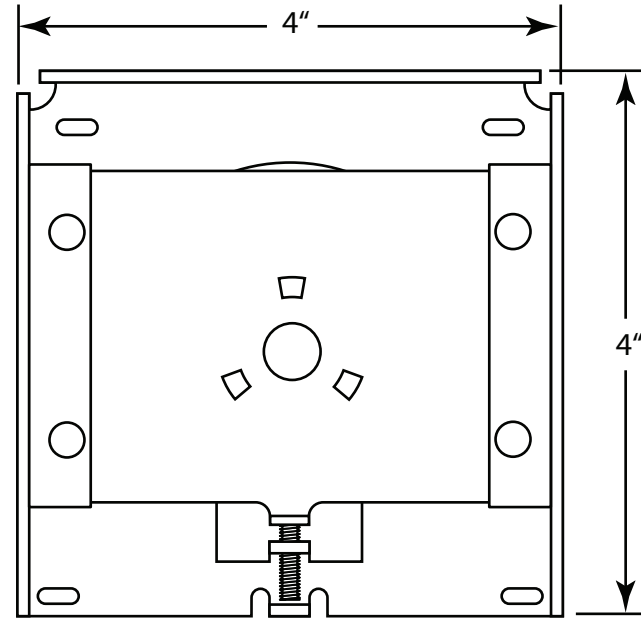

CLUTCH END

ADJUSTABLE  
IDLE END

4" FASCIA

END CAP

**CONFIDENTIAL**

All materials disclosed in this document are proprietary to Diamond Drapery Co., Inc. The Holder agrees to maintain it in confidence and must not replicate or reveal this information in any manner.

**Project:**

Manual Shade Components  
M24 Box Brackets, Fascia, and Endcap

**Date:**

29-JAN-09

**Dimensions:**

Inches/Feet

**Scale:**

DO NOT SCALE