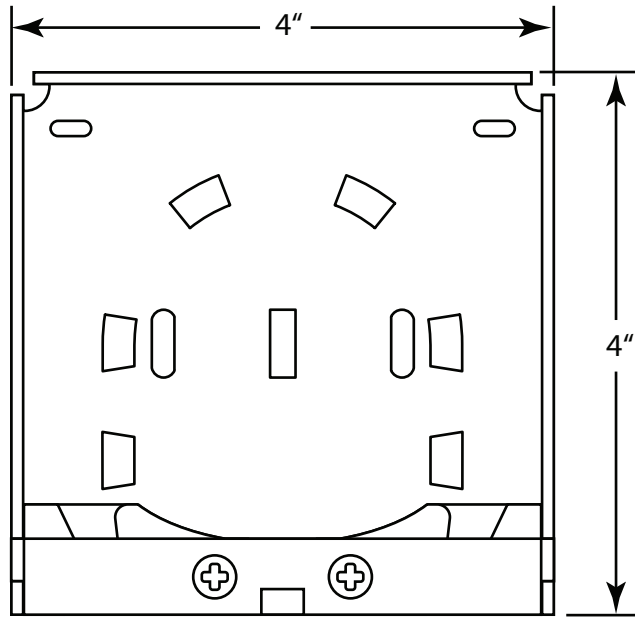

CLUTCH END

ADJUSTABLE  
IDLE END

4" FASCIA

END CAP

**CONFIDENTIAL**

All materials disclosed in this document are proprietary to Diamond Drapery Co., Inc. The Holder agrees to maintain it in confidence and must not replicate or reveal this information in any manner.

**Project:**

Manual Shade Components  
M24 Box Brackets, Fascia, and Endcap

**Date:**

29-JAN-09

**Dimensions:**

Inches/Feet

**Scale:**

DO NOT SCALE