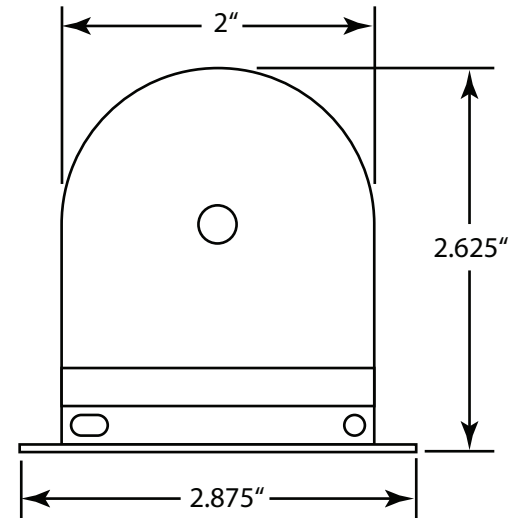

IDLE END

CONFIDENTIAL

All materials disclosed in this document are proprietary to Diamond Drapery Co., Inc. The Holder agrees to maintain it in confidence and must not replicate or reveal this information in any manner.

Project:

Manual Shade Components
M16 Brackets and Endcap

Date:

29-JAN-09

Dimensions:

Inches/Feet

Scale:

DO NOT SCALE