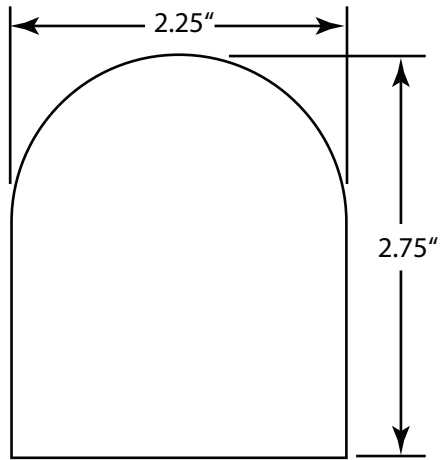

END CAP

CONFIDENTIAL

All materials disclosed in this document are proprietary to Diamond Drapery Co., Inc. The Holder agrees to maintain it in confidence and must not replicate or reveal this information in any manner.

Project:

Manual Shade Components
M16 Brackets and Endcap

Date:

29-JAN-09

Dimensions:

Inches/Feet

Scale:

DO NOT SCALE

By:

C. Johnson

7439 Lampson Avenue
Garden Grove, CA 92841
(714) 761-4543 OFFICE (714) 761-4623 FAX