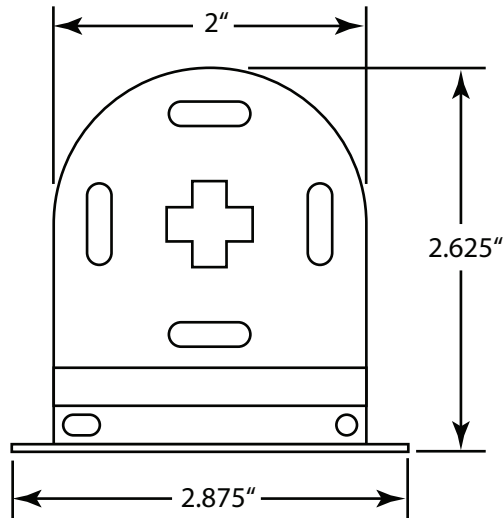

CLUTCH END

CONFIDENTIAL

All materials disclosed in this document are proprietary to Diamond Drapery Co., Inc. The Holder agrees to maintain it in confidence and must not replicate or reveal this information in any manner.

Project:

Manual Shade Components
M16 Brackets and Endcap

Date:

29-JAN-09

Dimensions:

Inches/Feet

Scale:

DO NOT SCALE

By:

C. Johnson

7439 Lampson Avenue
Garden Grove, CA 92841
(714) 761-4543 OFFICE (714) 761-4623 FAX