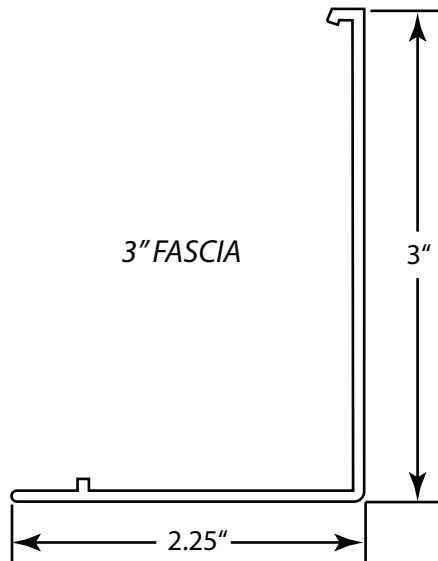

CLUTCH END

ADJUSTABLE  
IDLE END

3" FASCIA

END CAP

**CONFIDENTIAL**

All materials disclosed in this document are proprietary to Diamond Drapery Co., Inc. The Holder agrees to maintain it in confidence and must not replicate or reveal this information in any manner.

**Project:**

Manual Shade Components  
M16 Box Brackets, Fascia, and Endcap

**Date:**

29-JAN-09

**Dimensions:**

Inches/Feet

**Scale:**

DO NOT SCALE