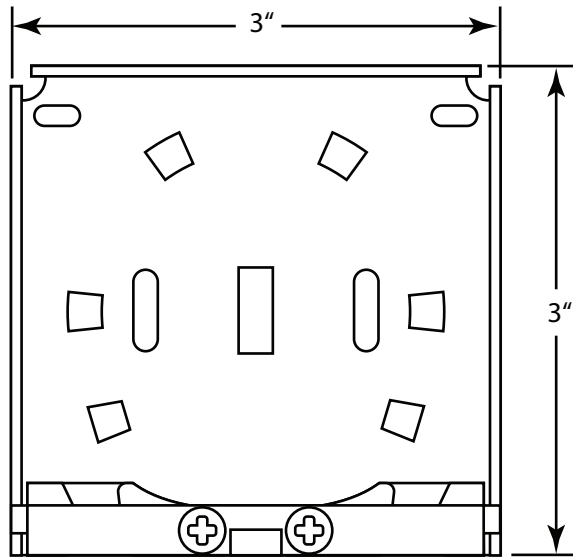

CLUTCH END

ADJUSTABLE  
IDLE END

3" FASCIA

END CAP

**CONFIDENTIAL**

All materials disclosed in this document are proprietary to Diamond Drapery Co., Inc. The Holder agrees to maintain it in confidence and must not replicate or reveal this information in any manner.

**Project:**

Manual Shade Components  
M16 Box Brackets, Fascia, and Endcap

**Date:**

29-JAN-09

**Dimensions:**

Inches/Feet

**Scale:**

DO NOT SCALE