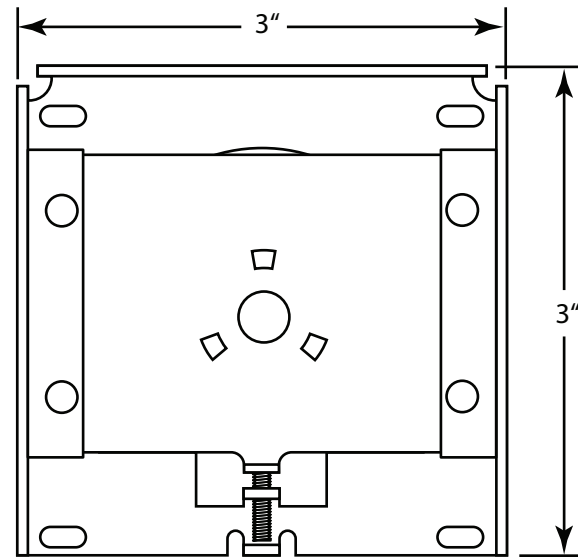

CLUTCH END

ADJUSTABLE  
IDLE END

3" FASCIA

END CAP

**CONFIDENTIAL**

All materials disclosed in this document are proprietary to Diamond Drapery Co., Inc. The Holder agrees to maintain it in confidence and must not replicate or reveal this information in any manner.

**Project:**

Manual Shade Components  
M16 Box Brackets, Fascia, and Endcap

**Date:**

29-JAN-09

**Dimensions:**

Inches/Feet

**Scale:**

DO NOT SCALE