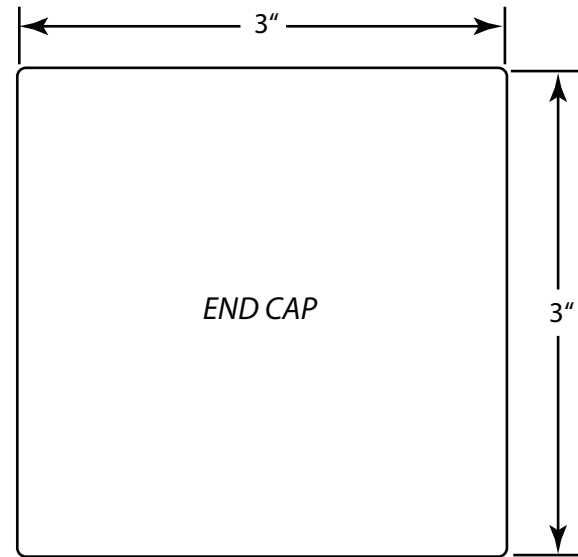

CLUTCH END

ADJUSTABLE  
IDLE END

3" FASCIA

END CAP

**CONFIDENTIAL**

All materials disclosed in this document are proprietary to Diamond Drapery Co., Inc. The Holder agrees to maintain it in confidence and must not replicate or reveal this information in any manner.

**Project:**

Manual Shade Components  
M16 Box Brackets, Fascia, and Endcap

**Date:**

29-JAN-09

**Dimensions:**

Inches/Feet

**Scale:**

DO NOT SCALE