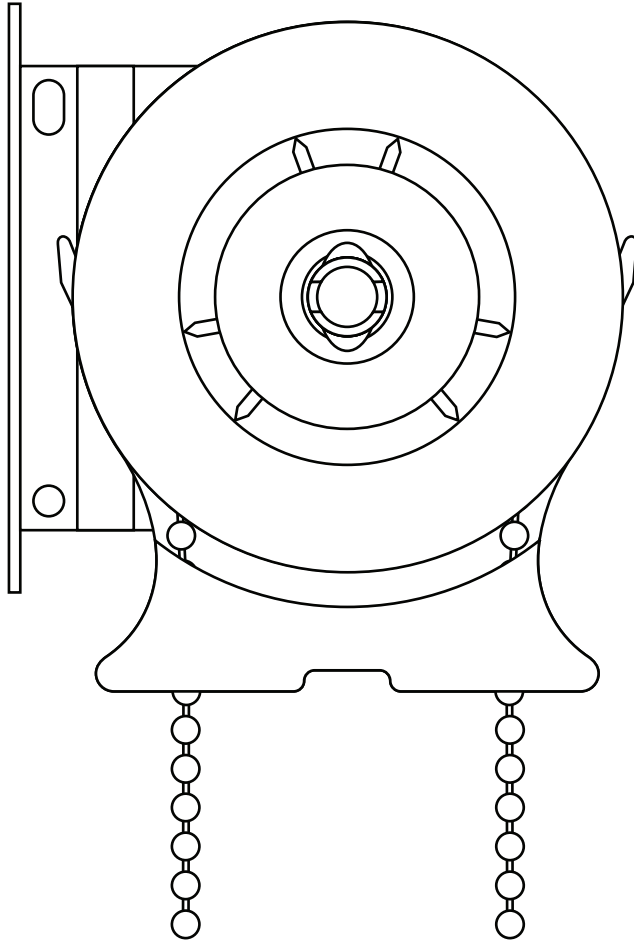

WALL  
MOUNT

CEILING  
MOUNT

**CONFIDENTIAL**

All materials disclosed in this document are proprietary to Diamond Drapery Co., Inc. The Holder agrees to maintain it in confidence and must not replicate or reveal this information in any manner.

**Project:**

Clutch and Bracket Assembly  
M-24

**Date:**

30-JAN-09

**Dimensions:**

Inches/Feet

**Scale:**

DO NOT SCALE