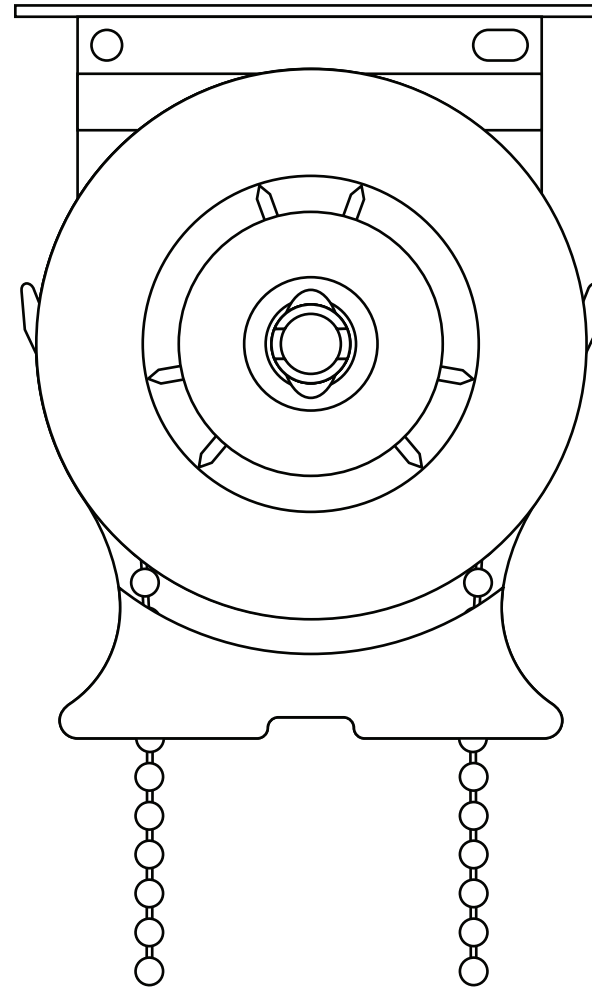

WALL  
MOUNT

CEILING  
MOUNT

**CONFIDENTIAL**

All materials disclosed in this document are proprietary to Diamond Drapery Co., Inc. The Holder agrees to maintain it in confidence and must not replicate or reveal this information in any manner.

**Project:**

Clutch and Bracket Assembly  
M-24

**Date:**

30-JAN-09

**Dimensions:**

Inches/Feet

**Scale:**

DO NOT SCALE