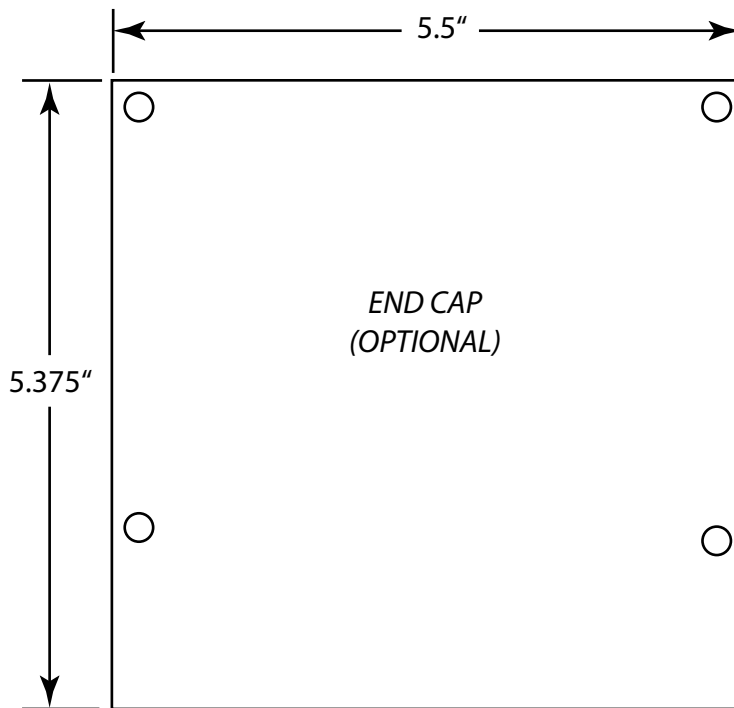

STANDARD HEADBOX WITH TILE CLIP

CONFIDENTIAL

All materials disclosed in this document are proprietary to Diamond Drapery Co., Inc. The Holder agrees to maintain it in confidence and must not replicate or reveal this information in any manner.

Project:

Standard Headbox with Tile Clip, Closure Plate and Wall Bracket

Date:

30-OCT-08

Dimensions:

Inches/Feet

Scale:

DO NOT SCALE