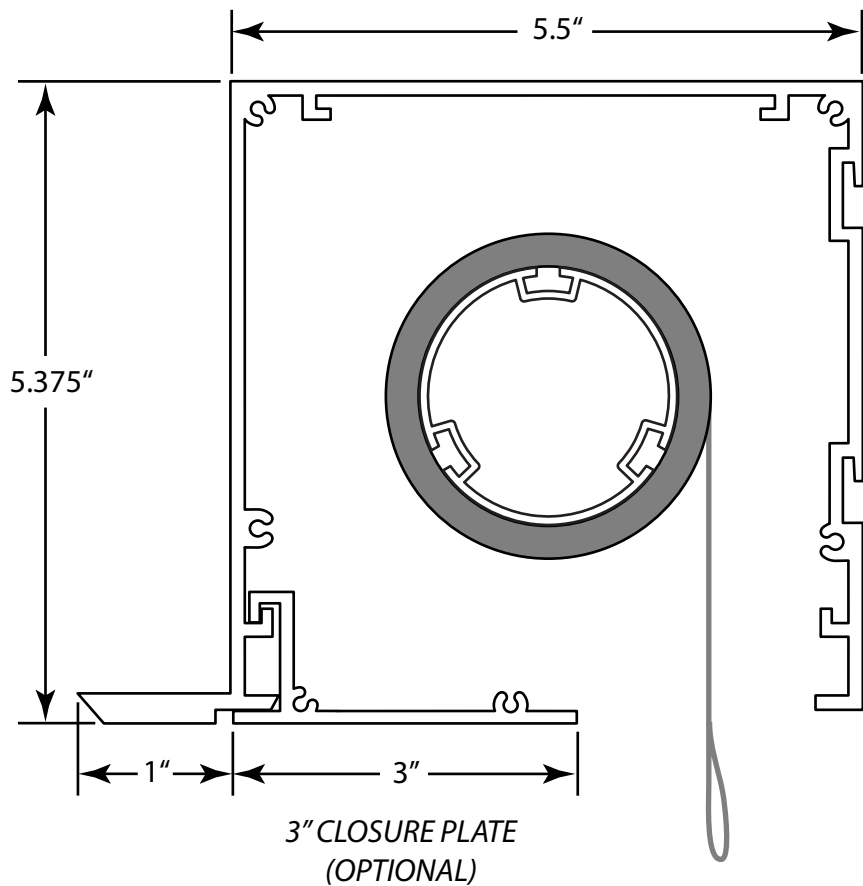

STANDARD HEADBOX WITH TILE CLIP

CONFIDENTIAL

All materials disclosed in this document are proprietary to Diamond Drapery Co., Inc. The Holder agrees to maintain it in confidence and must not replicate or reveal this information in any manner.

Project:

Standard Headbox with Tile Clip, Closure Plate and Wall Bracket

Date:

30-OCT-08

Dimensions:

Inches/Feet

Scale:

DO NOT SCALE