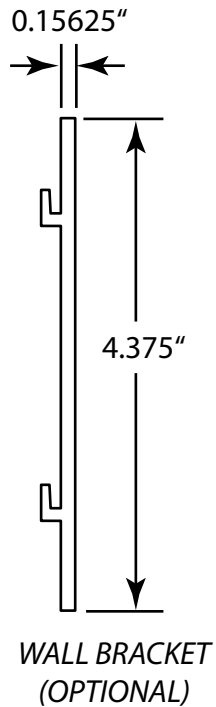

STANDARD HEADBOX WITH TILE CLIP

CONFIDENTIAL

All materials disclosed in this document are proprietary to Diamond Drapery Co., Inc. The Holder agrees to maintain it in confidence and must not replicate or reveal this information in any manner.

Project:

Standard Headbox with Tile Clip, Closure Plate and Wall Bracket

Date:

30-OCT-08

Dimensions:

Inches/Feet

Scale:

DO NOT SCALE