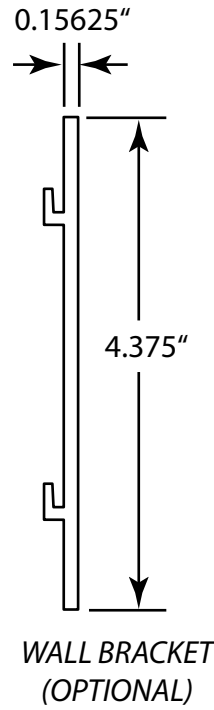

STANDARD HEADBOX