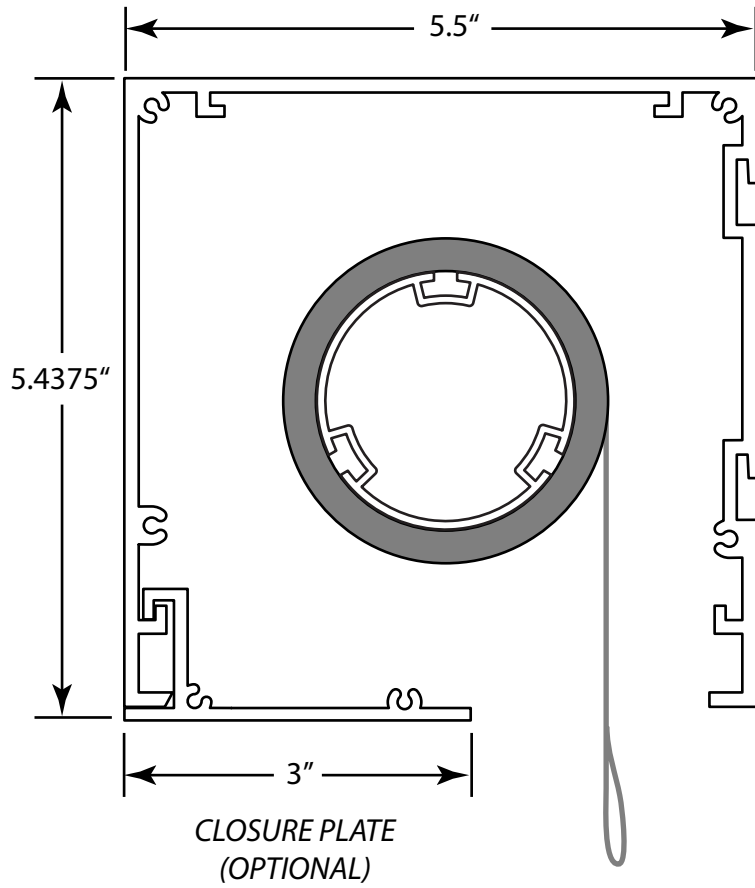

STANDARD HEADBOX