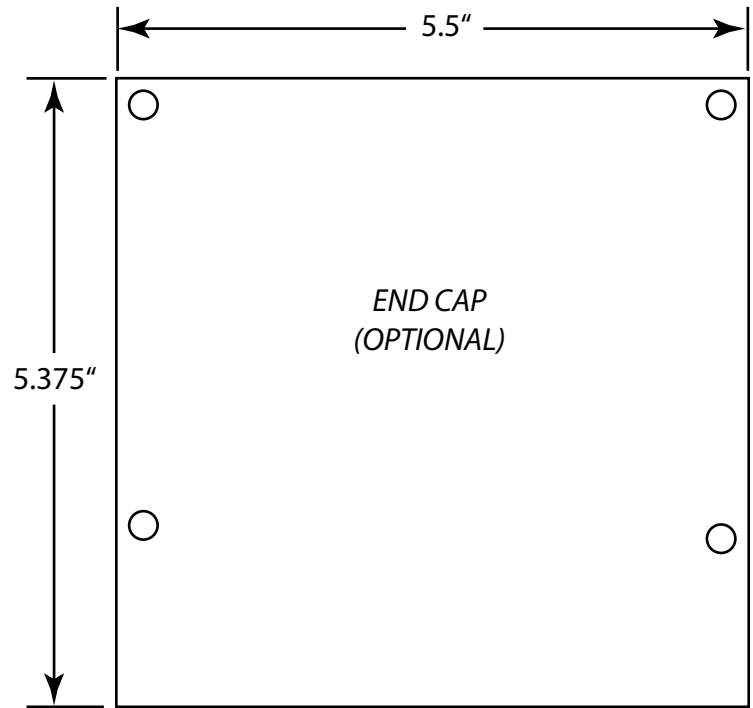

STANDARD HEADBOX