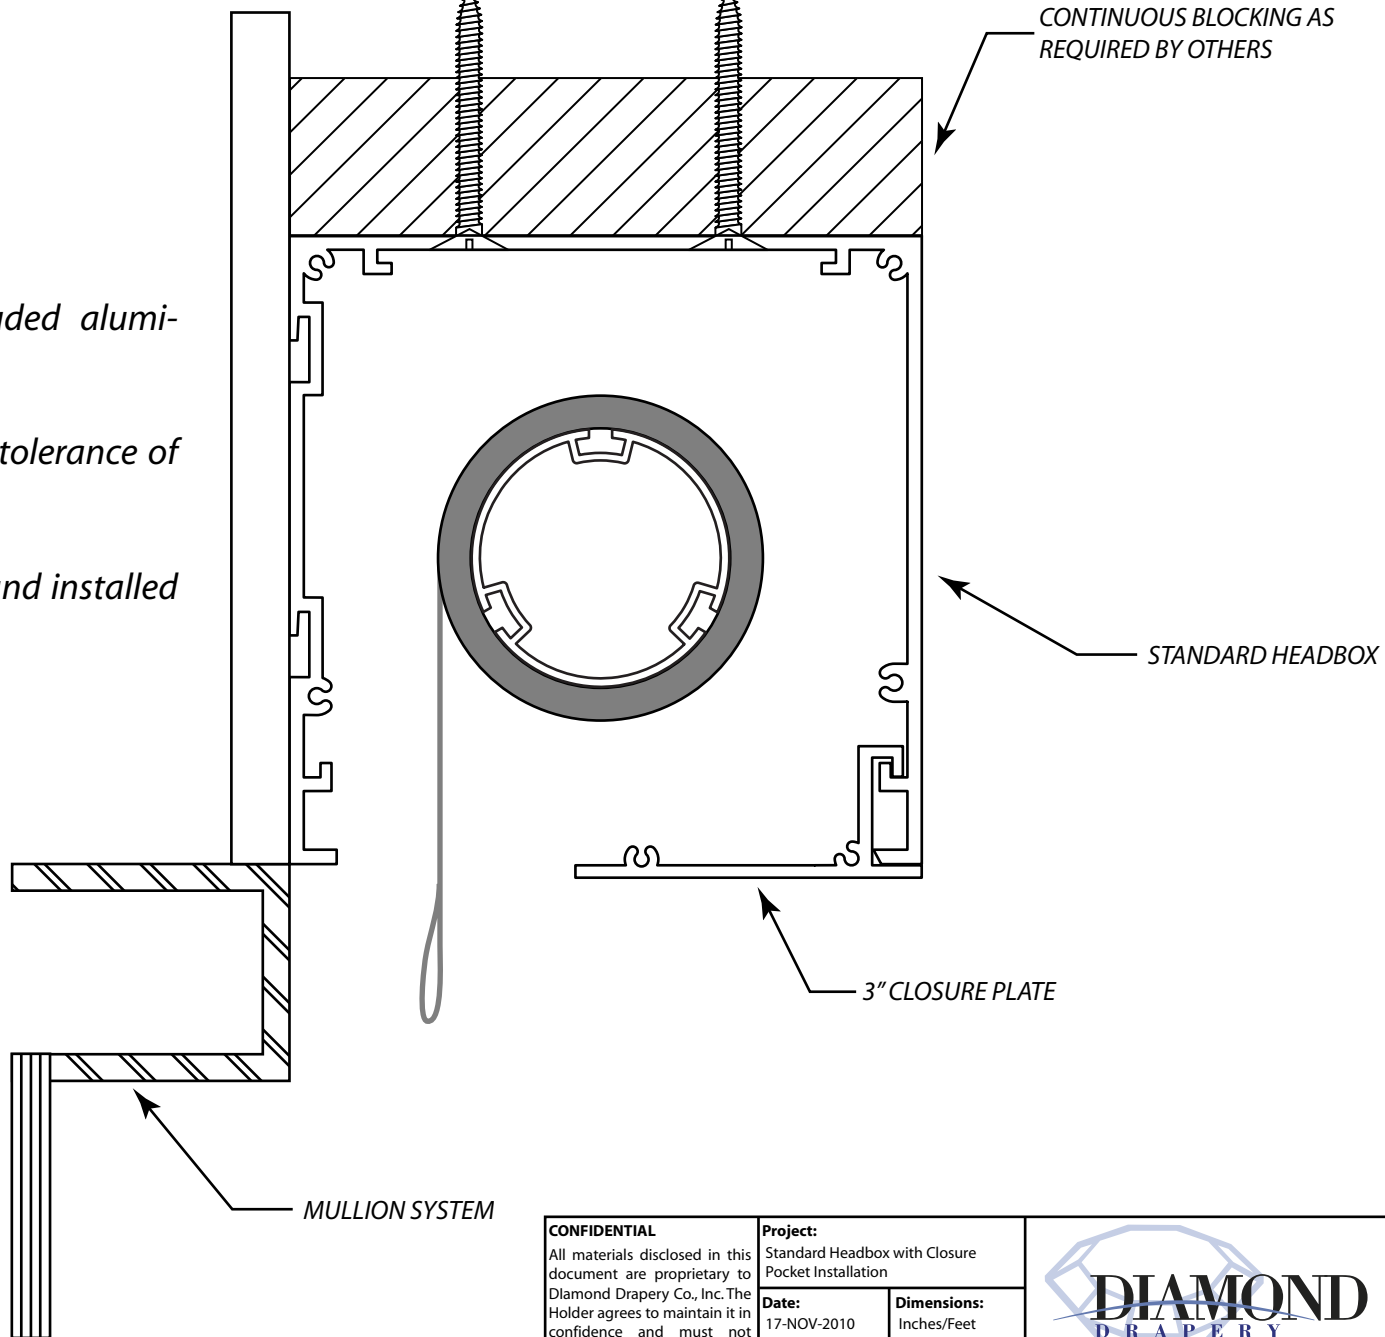

#8 X 2.5" STS EVERY  
36" TO 48" ON CENTER

CONTINUOUS BLOCKING AS  
REQUIRED BY OTHERS

★ Headbox is 6063-T6 extruded aluminum powder coated white

★ Headbox to be within 1/8" tolerance of mullion edges.

★ Blocking is to be supplied and installed by general contractor

MULLION SYSTEM

3" CLOSURE PLATE

STANDARD HEADBOX

**CONFIDENTIAL**

All materials disclosed in this document are proprietary to Diamond Drapery Co., Inc. The Holder agrees to maintain it in confidence and must not replicate or reveal this information in any manner.

**Project:**

Standard Headbox with Closure Pocket Installation

**Date:**

17-NOV-2010

**Dimensions:**

Inches/Feet

**Scale:**

DO NOT SCALE