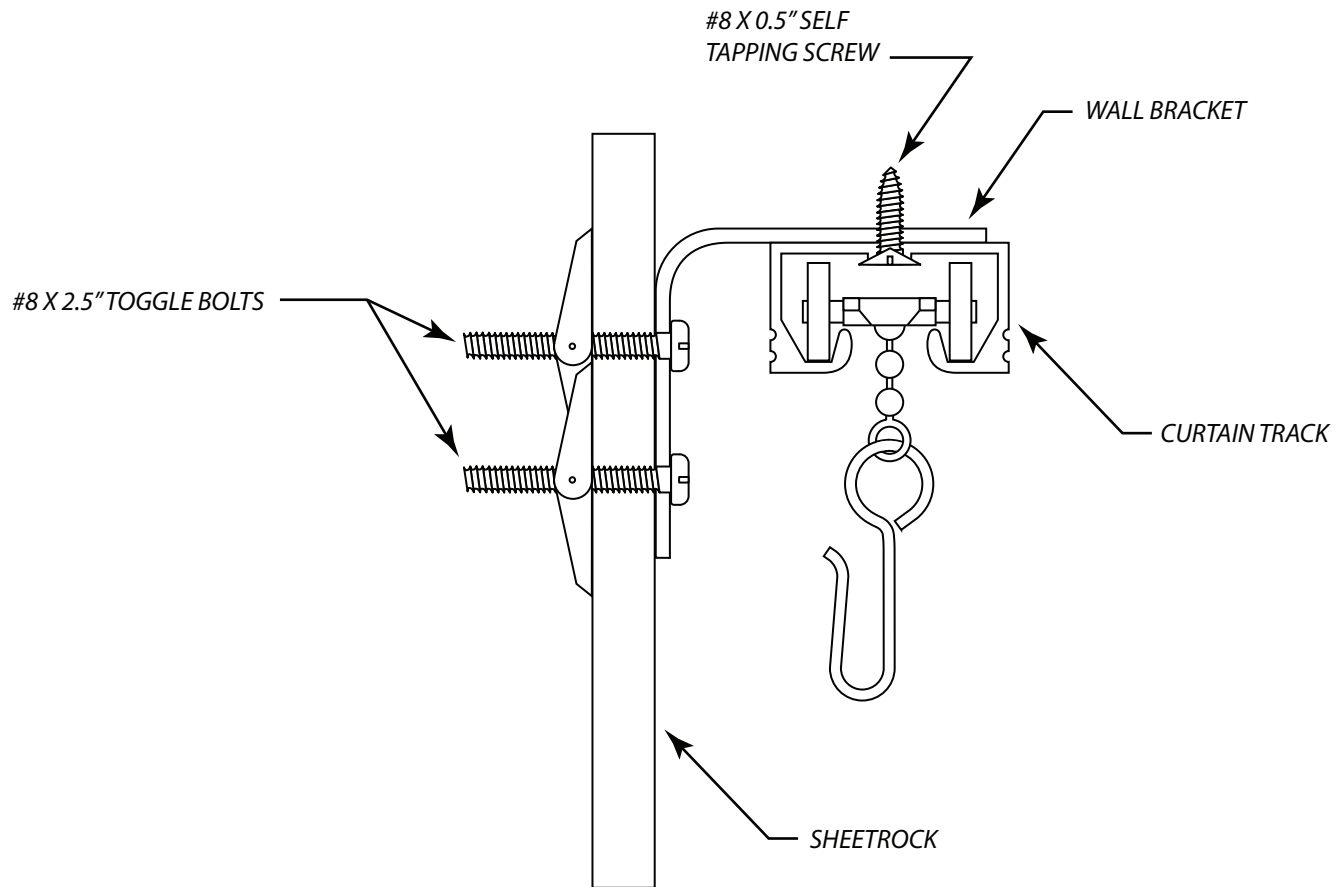

CONFIDENTIAL All materials disclosed in this document are proprietary to Diamond Drapery Co., Inc. The Holder agrees to maintain it in confidence and must not replicate or reveal this information in any manner.	Project: 7000 Series Tracking System Sheetrock Wall Mount Installation		 7439 Lampson Avenue Garden Grove, CA 92841 (714) 761-4543 OFFICE (714) 761-4623 FAX
	Date: 20-OCT-2008	Dimensions: Inches/Feet	
	Scale: DO NOT SCALE	By: C. Johnson