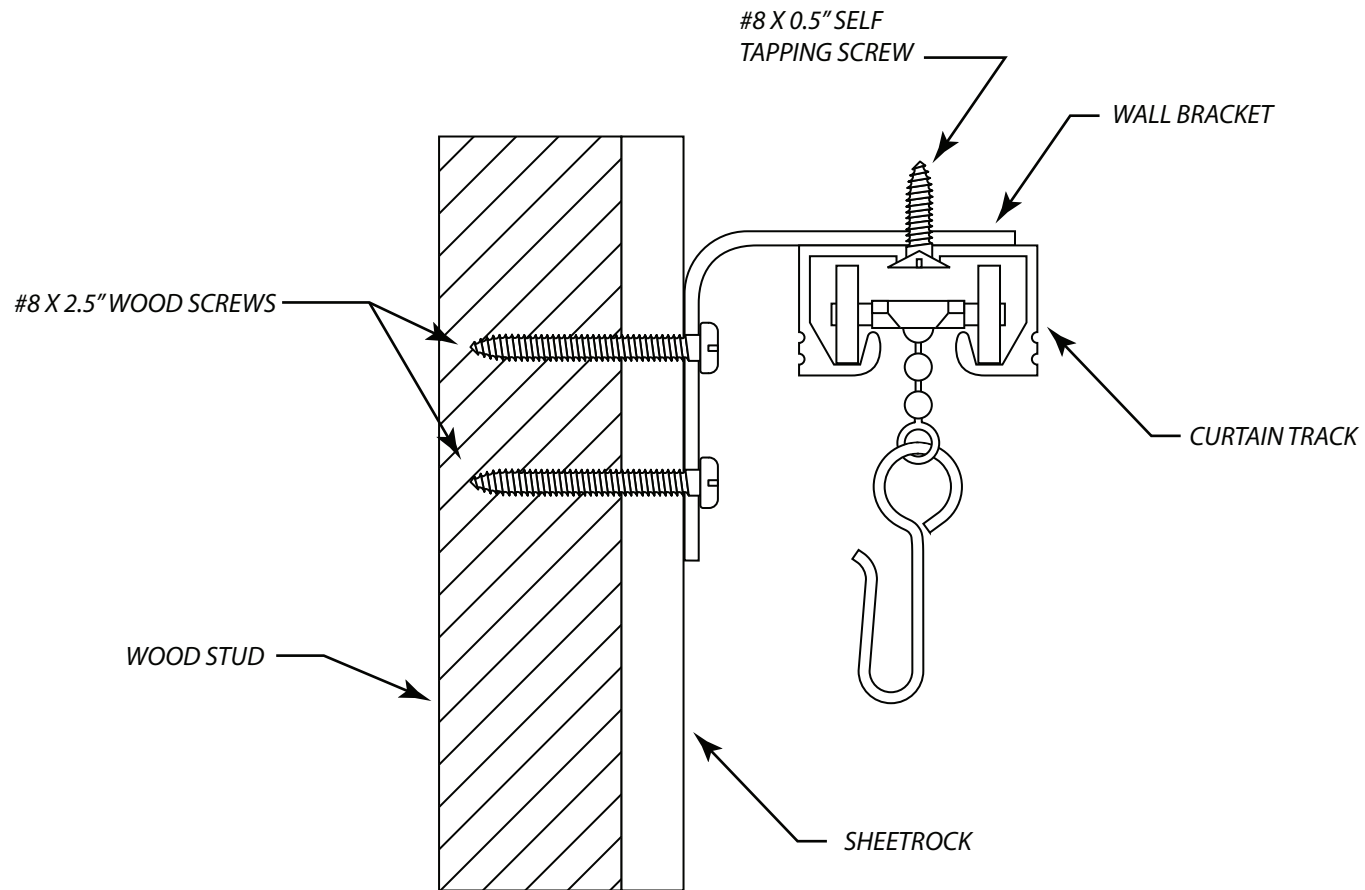

CONFIDENTIAL All materials disclosed in this document are proprietary to Diamond Drapery Co., Inc. The Holder agrees to maintain it in confidence and must not replicate or reveal this information in any manner.	Project: 7000 Series Tracking System Wall Mount Installation		 7439 Lampson Avenue Garden Grove, CA 92841 (714) 761-4543 OFFICE (714) 761-4623 FAX
	Date: 20-OCT-2008	Dimensions: Inches/Feet	
	Scale: DO NOT SCALE	By: C. Johnson