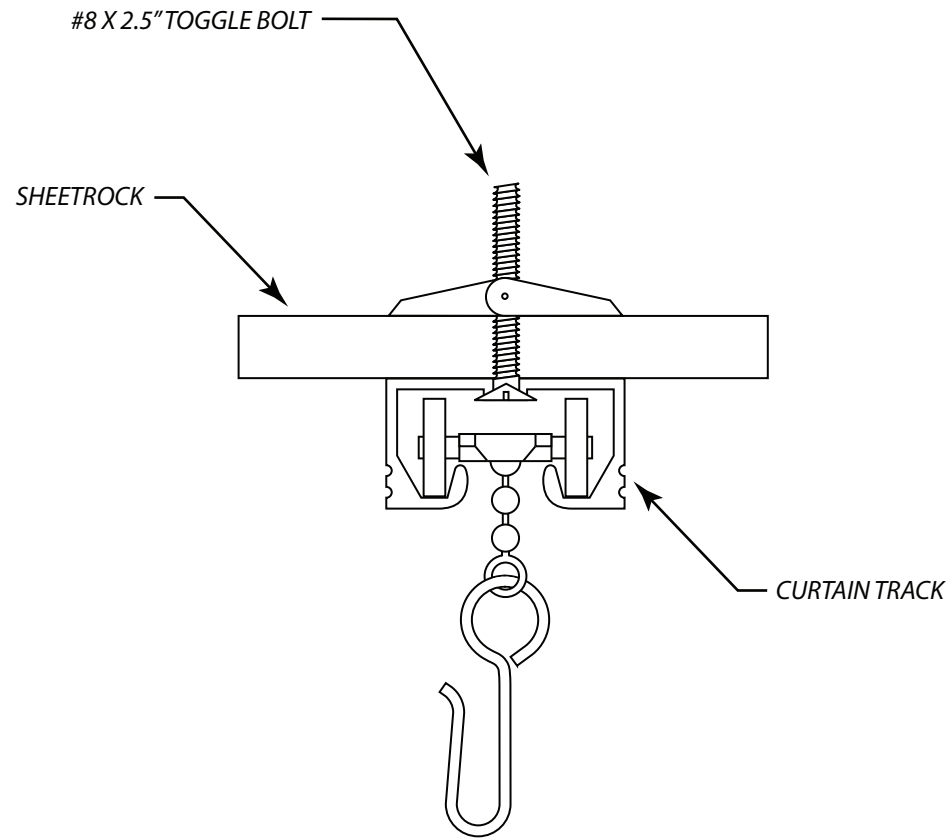

CONFIDENTIAL All materials disclosed in this document are proprietary to Diamond Drapery Co., Inc. The Holder agrees to maintain it in confidence and must not replicate or reveal this information in any manner.	Project: 7000 Series Tracking System Sheetrock Installation	
	Date: 20-OCT-2008	Dimensions: Inches/Feet
	Scale: DO NOT SCALE	By: C. Johnson

7439 Lampson Avenue
Garden Grove, CA 92841
(714) 761-4543 OFFICE (714) 761-4623 FAX