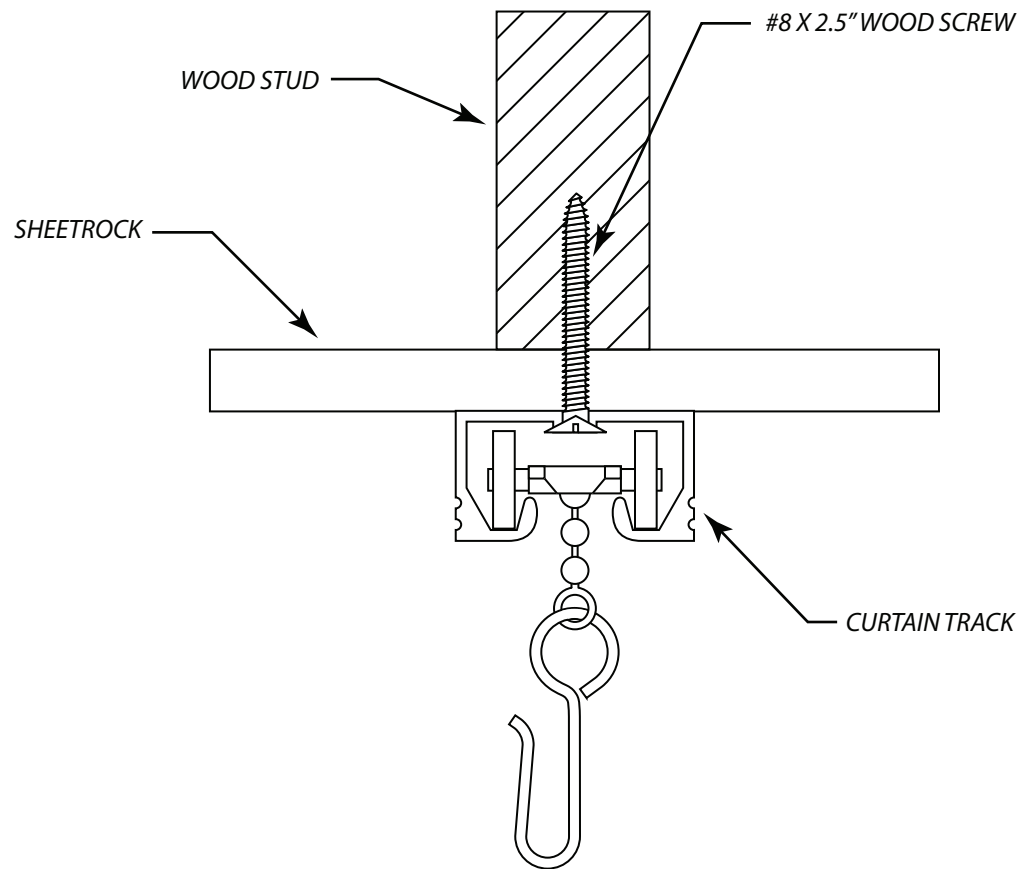

7439 Lampson Avenue  
 Garden Grove, CA 92841  
 (714) 761-4543 OFFICE (714) 761-4623 FAX

<b>CONFIDENTIAL</b> All materials disclosed in this document are proprietary to Diamond Drapery Co., Inc. The Holder agrees to maintain it in confidence and must not replicate or reveal this information in any manner.	<b>Project:</b> 7000 Series Tracking System Sheetrock Installation	
	<b>Date:</b> 20-OCT-2008	<b>Dimensions:</b> Inches/Feet
	<b>Scale:</b> DO NOT SCALE	<b>By:</b> C. Johnson

7439 Lampson Avenue  
 Garden Grove, CA 92841  
 (714) 761-4543 OFFICE (714) 761-4623 FAX

<b>CONFIDENTIAL</b> All materials disclosed in this document are proprietary to Diamond Drapery Co., Inc. The Holder agrees to maintain it in confidence and must not replicate or reveal this information in any manner.	<b>Project:</b> 7000 Series Tracking System Sheetrock Wall Mount Installation		 7439 Lampson Avenue Garden Grove, CA 92841 (714) 761-4543 OFFICE (714) 761-4623 FAX
	<b>Date:</b> 20-OCT-2008	<b>Dimensions:</b> Inches/Feet	
	<b>Scale:</b> DO NOT SCALE	<b>By:</b> C. Johnson	