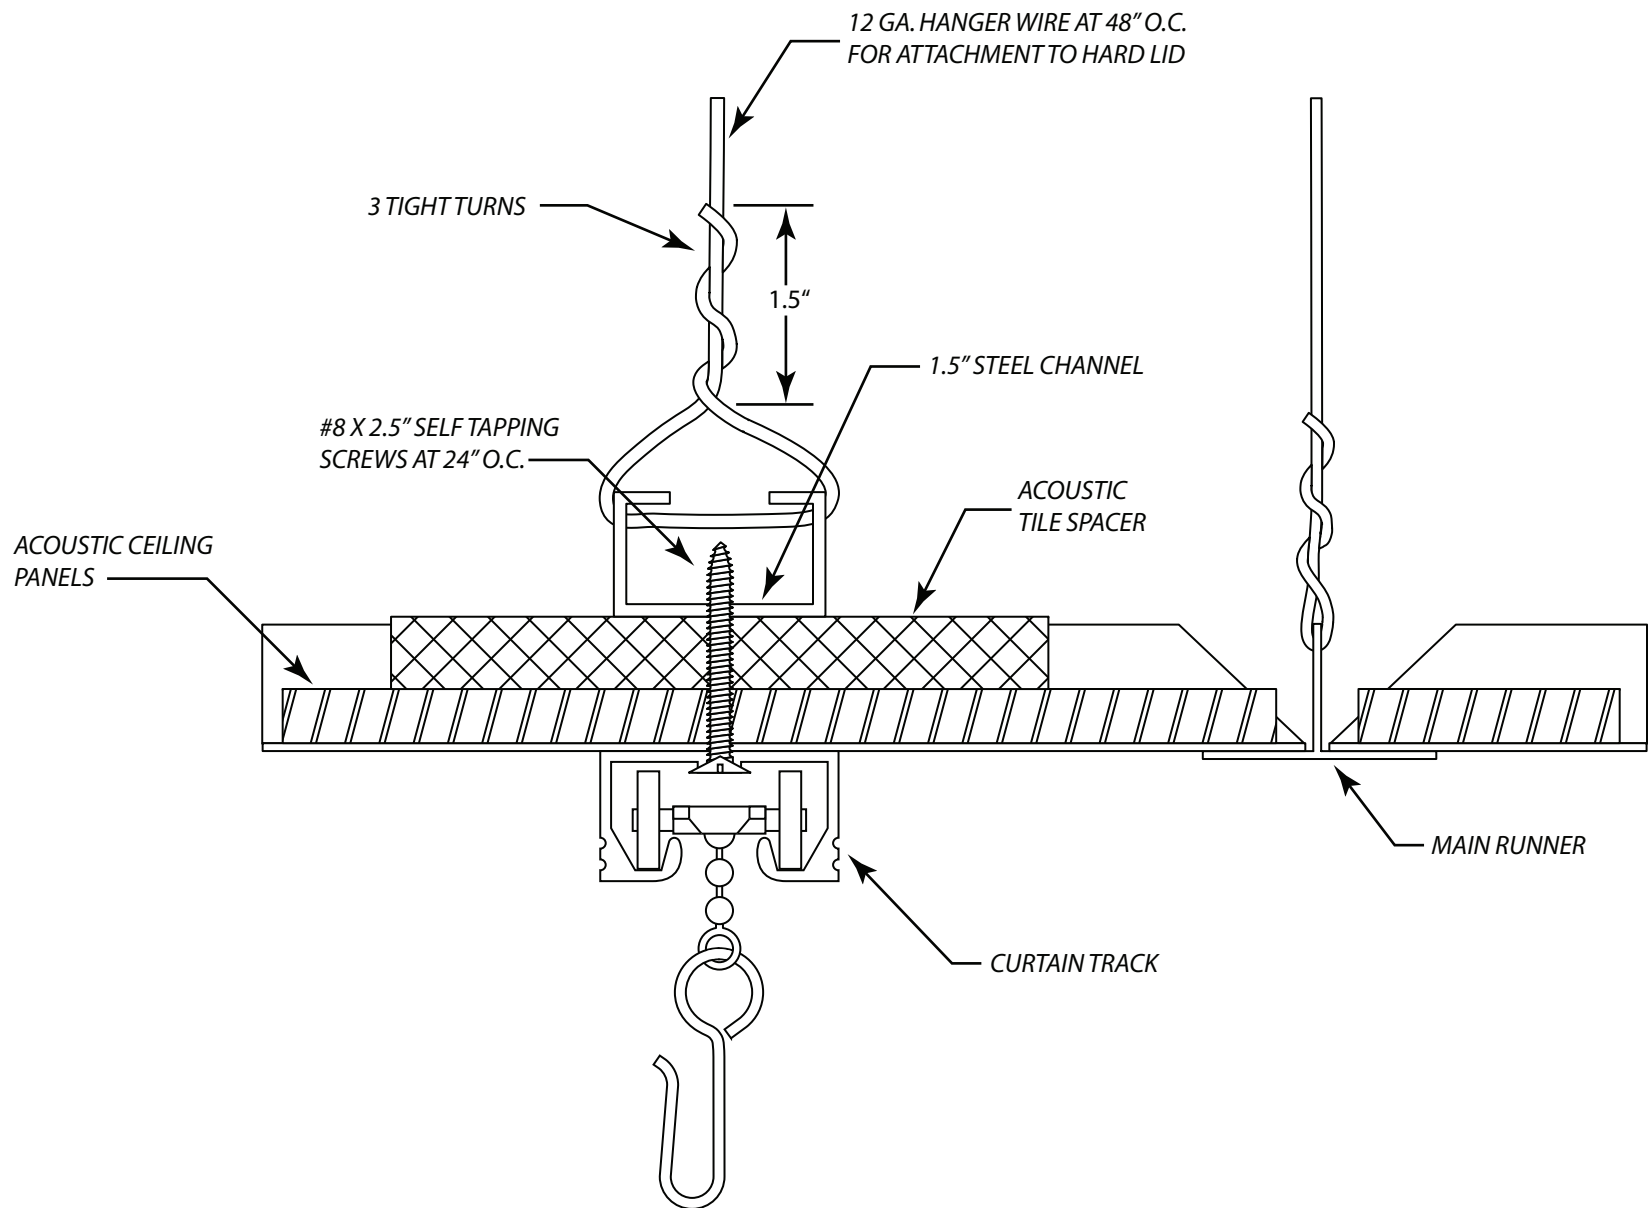

CONFIDENTIAL All materials disclosed in this document are proprietary to Diamond Drapery Co., Inc. The Holder agrees to maintain it in confidence and must not replicate or reveal this information in any manner.	Project: 7000 Series Tracking System Drop Ceiling with Backing Installation	
	Date: 18-NOV-2008	Dimensions: Inches/Feet
	Scale: DO NOT SCALE	By: C. Johnson

7439 Lampson Avenue
Garden Grove, CA 92841
(714) 761-4543 OFFICE (714) 761-4623 FAX