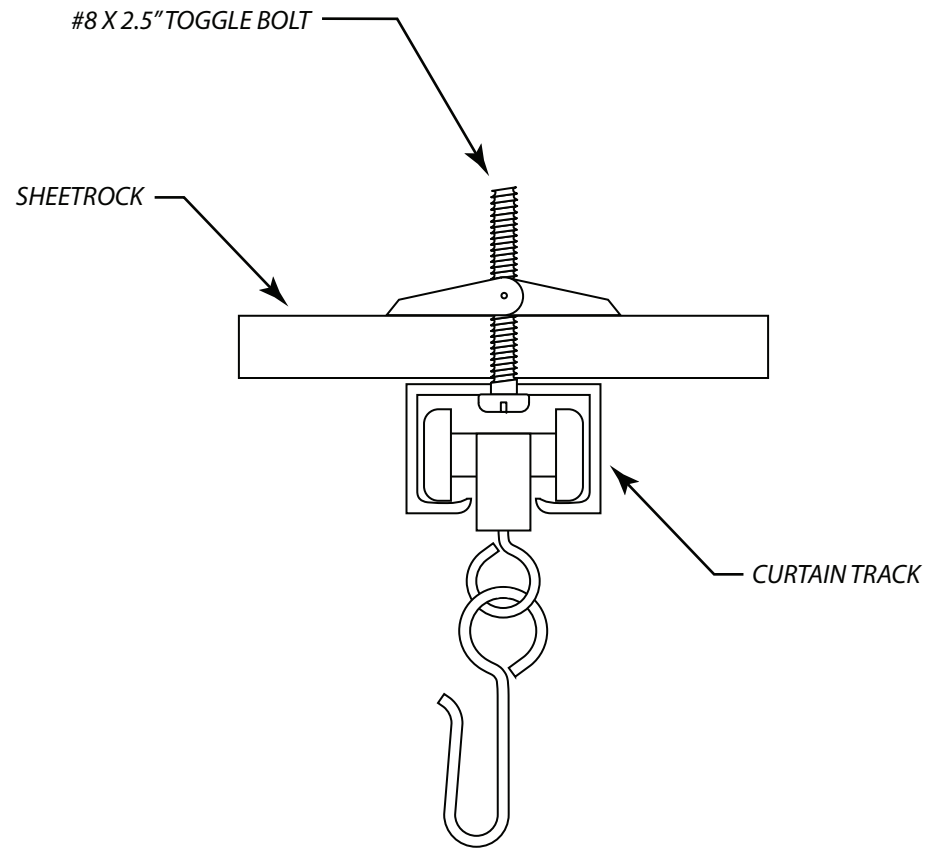

CONFIDENTIAL All materials disclosed in this document are proprietary to Diamond Drapery Co., Inc. The Holder agrees to maintain it in confidence and must not replicate or reveal this information in any manner.	Project: 5000 Series Tracking System Sheetrock Installation	
	Date: 20-OCT-2008	Dimensions: Inches/Feet
	Scale: DO NOT SCALE	By: C. Johnson

7439 Lampson Avenue
Garden Grove, CA 92841
(714) 761-4543 OFFICE (714) 761-4623 FAX