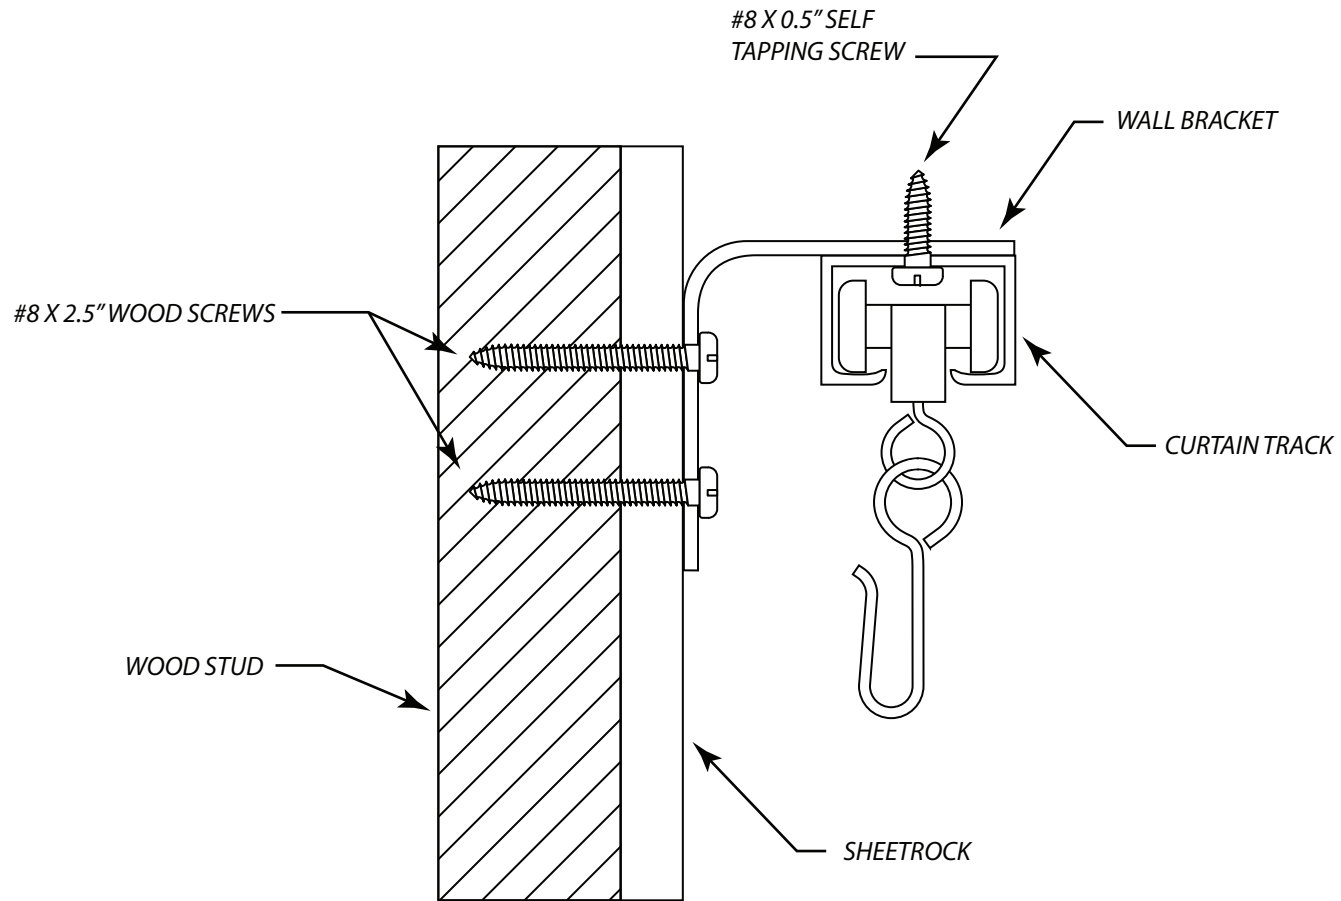

CONFIDENTIAL All materials disclosed in this document are proprietary to Diamond Drapery Co., Inc. The Holder agrees to maintain it in confidence and must not replicate or reveal this information in any manner.	Project: 5000 Series Tracking System Wall Mount Installation	
	Date: 15-OCT-2008	Dimensions: Inches/Feet
	Scale: DO NOT SCALE	By: C. Johnson

7439 Lampson Avenue
Garden Grove, CA 92841
(714) 761-4543 OFFICE (714) 761-4623 FAX