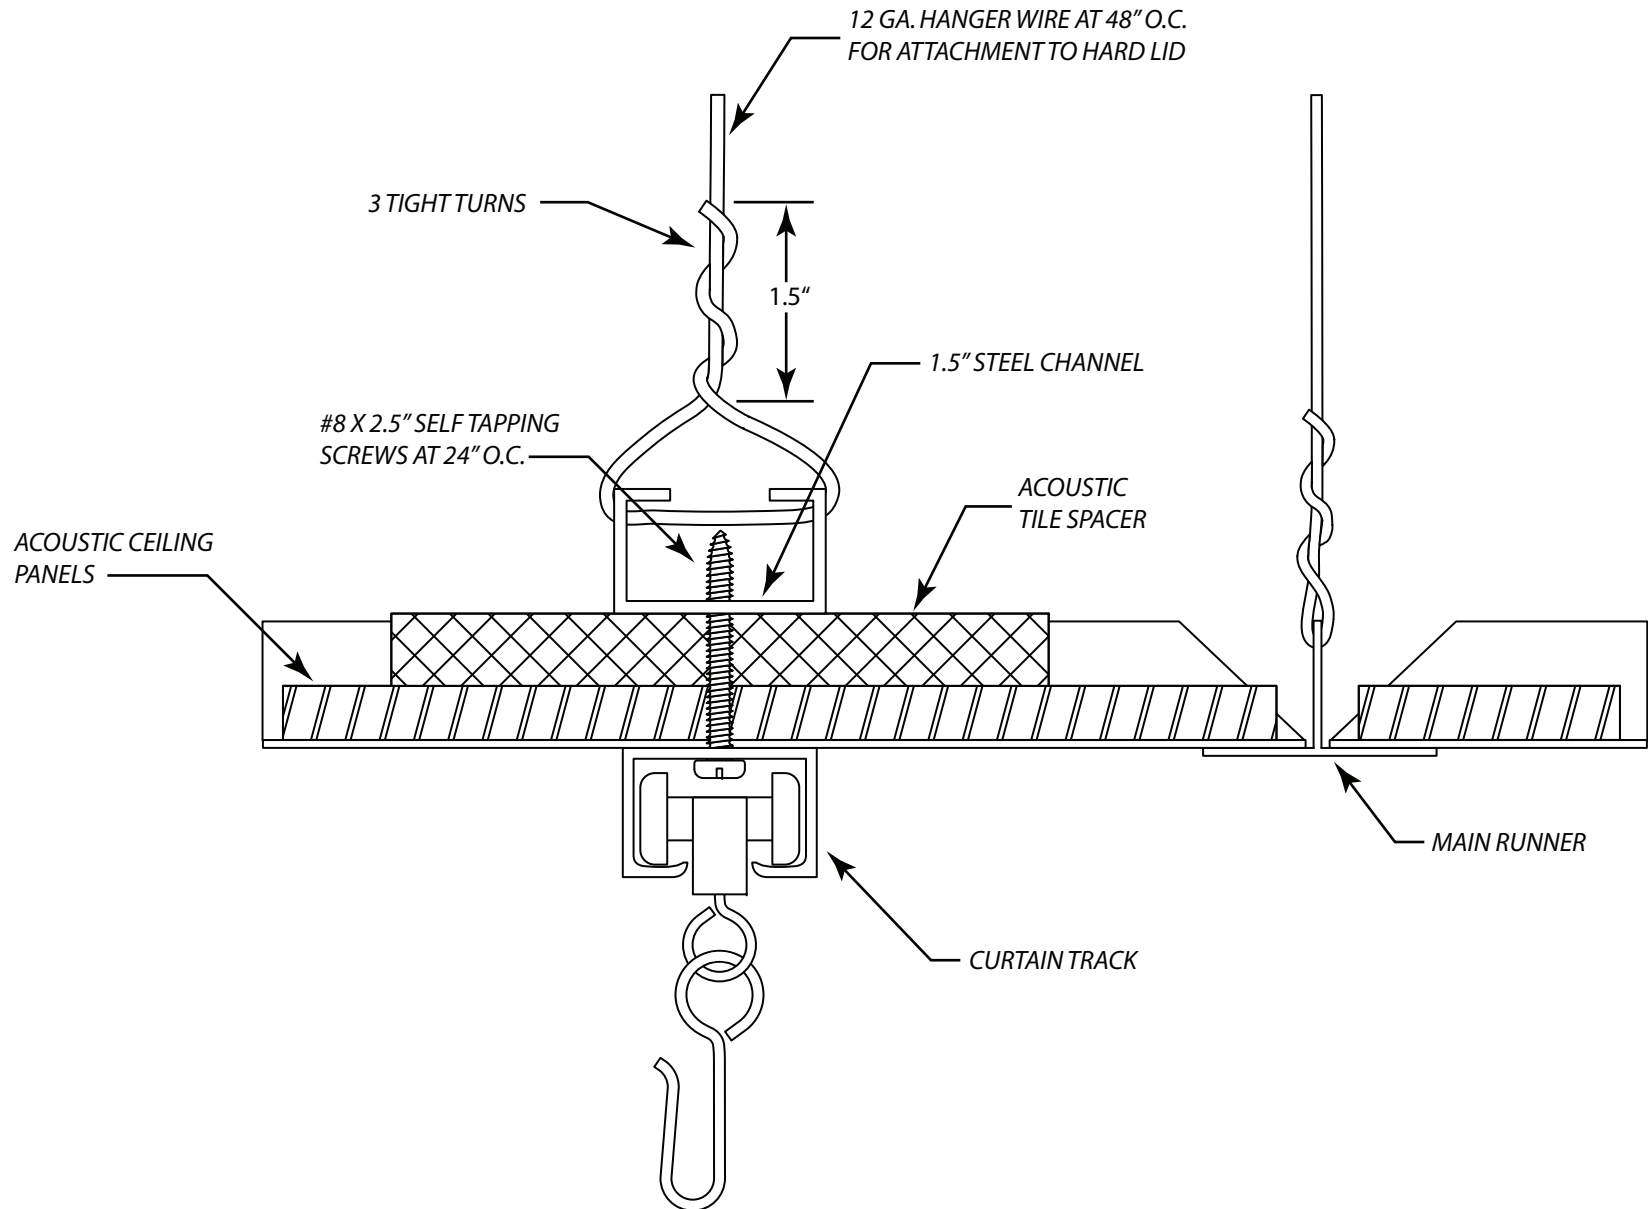

CONFIDENTIAL All materials disclosed in this document are proprietary to Diamond Drapery Co., Inc. The Holder agrees to maintain it in confidence and must not replicate or reveal this information in any manner.	Project: 5000 Series Tracking System Drop Ceiling Installation	
	Date: 15-OCT-2008	Dimensions: Inches/Feet
	Scale: DO NOT SCALE	By: C. Johnson

7439 Lampson Avenue
 Garden Grove, CA 92841
 (714) 761-4543 OFFICE (714) 761-4623 FAX

CONFIDENTIAL All materials disclosed in this document are proprietary to Diamond Drapery Co., Inc. The Holder agrees to maintain it in confidence and must not replicate or reveal this information in any manner.	Project: 5000 Series Tracking System Drop Ceiling with Backing Installation	
	Date: 18-NOV-2008	Dimensions: Inches/Feet
	Scale: DO NOT SCALE	By: C. Johnson

Project:

5000 Series Tracking System
Concrete Installation

Date:

20-OCT-2008

Dimensions:

Inches/Feet

Scale:

DO NOT SCALE