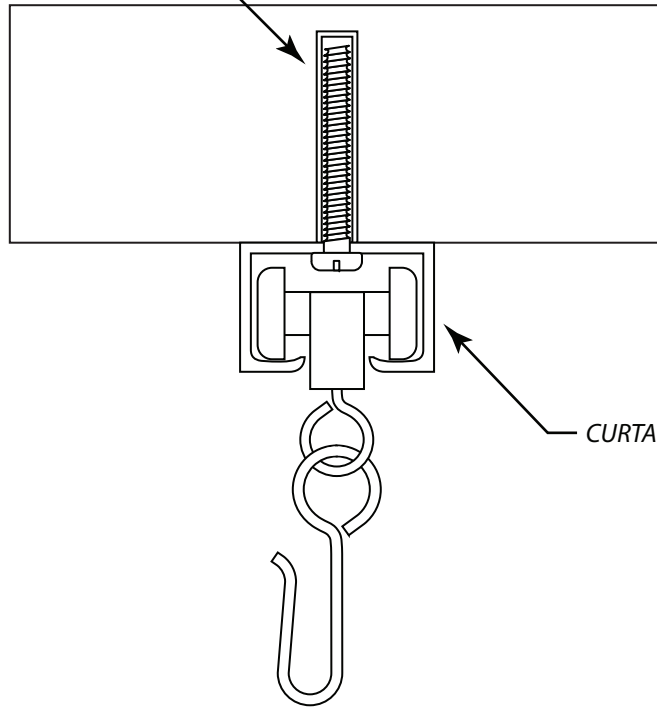

7439 Lampson Avenue
 Garden Grove, CA 92841
 (714) 761-4543 OFFICE (714) 761-4623 FAX

CONFIDENTIAL All materials disclosed in this document are proprietary to Diamond Drapery Co., Inc. The Holder agrees to maintain it in confidence and must not replicate or reveal this information in any manner.	Project: 5000 Series Tracking System Wood Stud Installation	
	Date: 14-OCT-2008	Dimensions: Inches/Feet
	Scale: DO NOT SCALE	By: C. Johnson

DIAMOND
DRAPERY

7439 Lampson Avenue
 Garden Grove, CA 92841
 (714) 761-4543 OFFICE (714) 761-4623 FAX

CONFIDENTIAL All materials disclosed in this document are proprietary to Diamond Drapery Co., Inc. The Holder agrees to maintain it in confidence and must not replicate or reveal this information in any manner.	Project: 5000 Series Tracking System Wall Mount Installation	
	Date: 15-OCT-2008	Dimensions: Inches/Feet
	Scale: DO NOT SCALE	By: C. Johnson

7439 Lampson Avenue
 Garden Grove, CA 92841
 (714) 761-4543 OFFICE (714) 761-4623 FAX

CONCRETE ANCHOR

CURTAIN TRACK

CONFIDENTIAL

All materials disclosed in this document are proprietary to Diamond Drapery Co., Inc. The Holder agrees to maintain it in confidence and must not replicate or reveal this information in any manner.

Project:

5000 Series Tracking System
Concrete Installation

Date:

20-OCT-2008

Dimensions:

Inches/Feet

Scale:

DO NOT SCALE