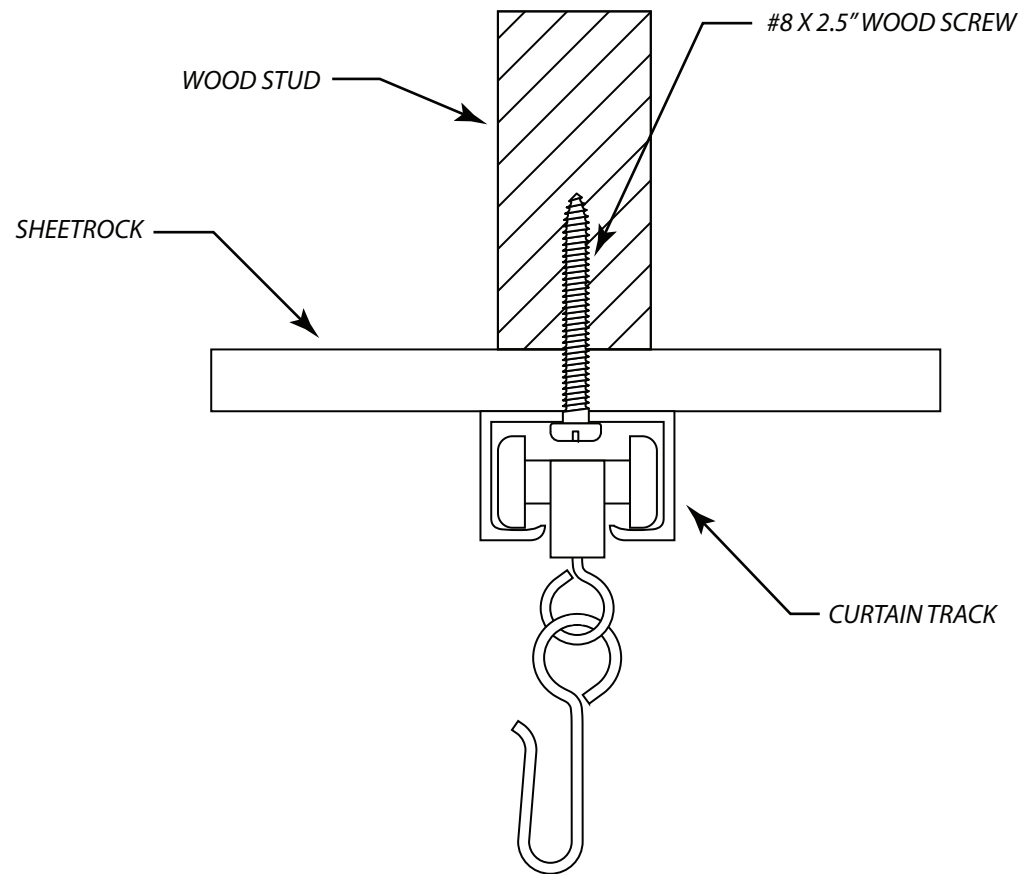

CONFIDENTIAL All materials disclosed in this document are proprietary to Diamond Drapery Co., Inc. The Holder agrees to maintain it in confidence and must not replicate or reveal this information in any manner.	Project: 5000 Series Tracking System Wood Stud Installation	
	Date: 14-OCT-2008	Dimensions: Inches/Feet
	Scale: DO NOT SCALE	By: C. Johnson

DIAMOND
DRAPERY

7439 Lampson Avenue
Garden Grove, CA 92841
(714) 761-4543 OFFICE (714) 761-4623 FAX