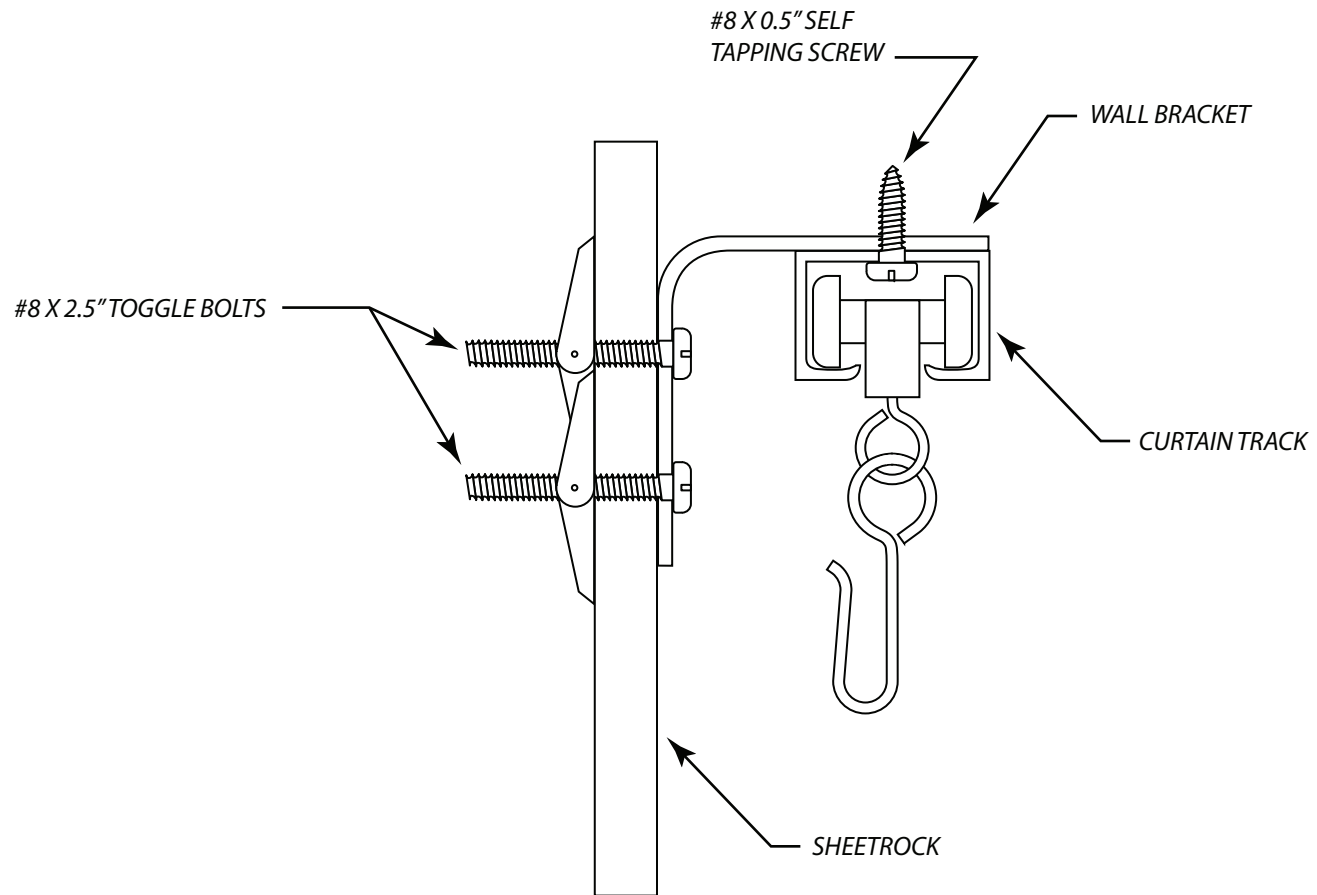

CONFIDENTIAL All materials disclosed in this document are proprietary to Diamond Drapery Co., Inc. The Holder agrees to maintain it in confidence and must not replicate or reveal this information in any manner.	Project: 5000 Series Tracking System Sheetrock Wall Mount Installation	
	Date: 20-OCT-2008	Dimensions: Inches/Feet
	Scale: DO NOT SCALE	By: C. Johnson

7439 Lampson Avenue
Garden Grove, CA 92841
(714) 761-4543 OFFICE (714) 761-4623 FAX